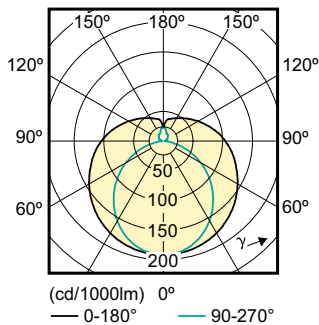

Warnings and Safety

- NOTES: The overall energy efficiency and light distribution of any installation that uses these lamps are determined by the design of the installation.

Dimensional drawing

LEDtube 600mm 8W/865 C G

Product	D1	D2	A1	A2	A3
CorePro LEDtube 600mm 8W865 C G	25.68 mm	28 mm	588.5 mm	595.5 mm	602.5 mm

Photometric data

LEDtube 600mm 8W, 1200mm 16W T8 C G

LEDtube 600mm 8W /865, 1200mm 16W /865

CorePro LEDtube EM/Mains T8