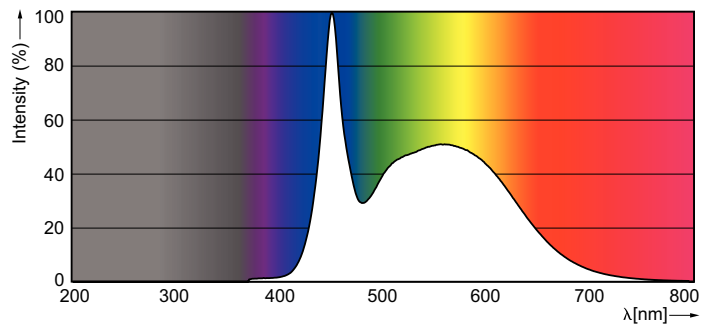

LEDtube 600mm 8W /865, 1200mm 16W /865