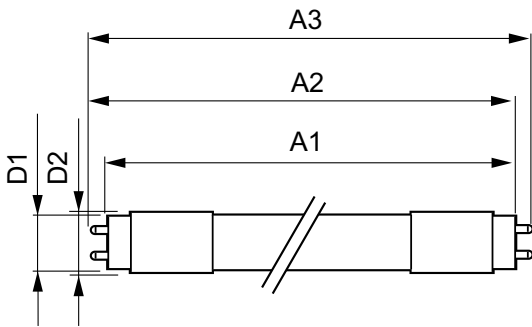

Product Data

Full product code	871869649279600
-------------------	-----------------

Order product name	CorePro LEDtube 600mm 8W865 C G
EAN/UPC - Product	8718696492796
Order code	929001173302
Numerator - Quantity Per Pack	1
Numerator - Packs per outer box	10
Material Nr. (12NC)	929001173302
Net Weight (Piece)	0.120 kg

Warnings and Safety

- NOTES: The overall energy efficiency and light distribution of any installation that uses these lamps are determined by the design of the installation.

Dimensional drawing

LEDtube 600mm 8W/865 C G

Product	D1	D2	A1	A2	A3
CorePro LEDtube 600mm 8W865 C G	25.68 mm	28 mm	588.5 mm	595.5 mm	602.5 mm

Photometric data

LEDtube 600mm 8W, 1200mm 16W T8 C G

LEDtube 600mm 8W /865, 1200mm 16W /865

CorePro LEDtube EM/Mains T8