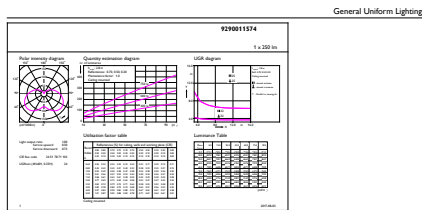

Photometric data

CorePro LEDcandle 4-25W E14 827 FR B35