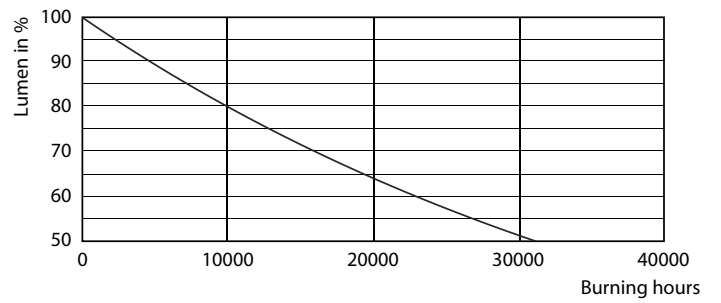

Product data

General Information		LLMF At End Of Nominal Lifetime (Nom)	
Cap-Base	E14 [E14]		70 %
Reddot Design Award Winner mark	Reddot Design Award Winner 2016	Operating and Electrical	
Nominal Lifetime (Nom)	15000 h	Input Frequency	50 to 60 Hz
Switching Cycle	50000X	Power (Rated) (Nom)	4 W
Technical Type	4-25W	Lamp Current (Nom)	35 mA
Light Technical		Wattage Equivalent	25 W
Color Code	827 [CCT of 2700K]	Starting Time (Nom)	0.5 s
Luminous Flux (Nom)	250 lm	Warm Up Time to 60% Light (Nom)	0.5 s
Luminous Flux (Rated) (Nom)	250 lm	Power Factor (Nom)	0.4
Color Designation	Warm White (WW)	Voltage (Nom)	220-240 V
Correlated Color Temperature (Nom)	2700 K	Temperature	
Luminous Efficacy (Rated) (Nom)	62.50 lm/W	T-Case Maximum (Nom)	75 °C
Color Consistency	<6		
Color Rendering Index (Nom)	80		

Dimensional drawing

LED ND 4-25W E14 827 220-240V B35 FR

Product	D	C
CorePro LEDcandle ND 4-25W E14 827 B35 FR	35 mm	106 mm

Photometric data

Catalux Photometrics 4.1 Philips Lighting B.V. Page 1/17

CorePro LEDcandle 4-25W E14 827 FR B35

CorePro LED candles and lusters

Photometric data

CorePro 822-827

Lifetime

LEDbulb 60W E14 827 FR B38

LEDbulb 60W E14 827 FR B38