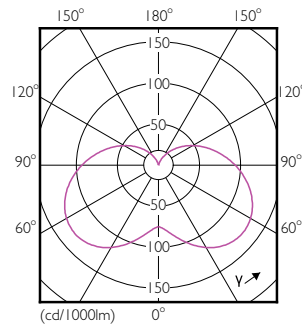

Photometric data

CorePro LEDcandle 4-25W E14 827 FR B35